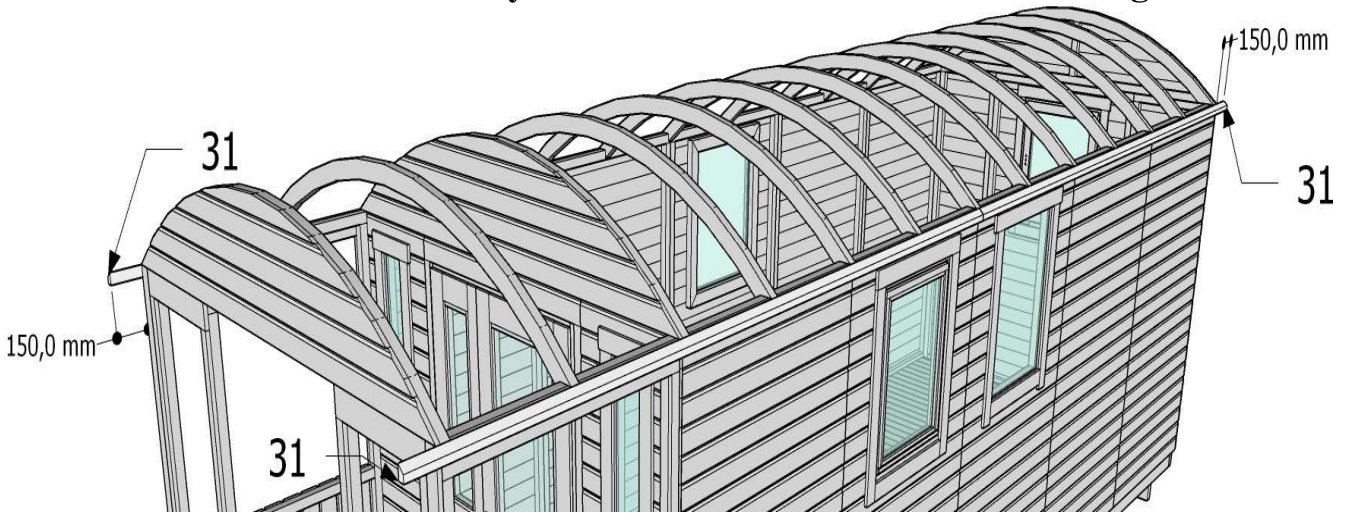

Assembly instruction

Page 9/15

5 screws 4,5x80
per element
connection

2 screws 4,5x80
per wall
element to bottom

GW Kathleen 2,40 x 7,20 m.

Assembly instruction

Page 10/15

13d

13d

1 screw 4x60 at the end of each arc

GW Kathleen 2,40 x 7,20 m.

Assembly instruction

31	+	walls	4,5 x 80	24
-----------	----------	--------------	-----------------	-----------

GW Kathleen 2,40 x 7,20 m.

GW Kathleen 2,40 x 7,20 m.

Assembly instruction