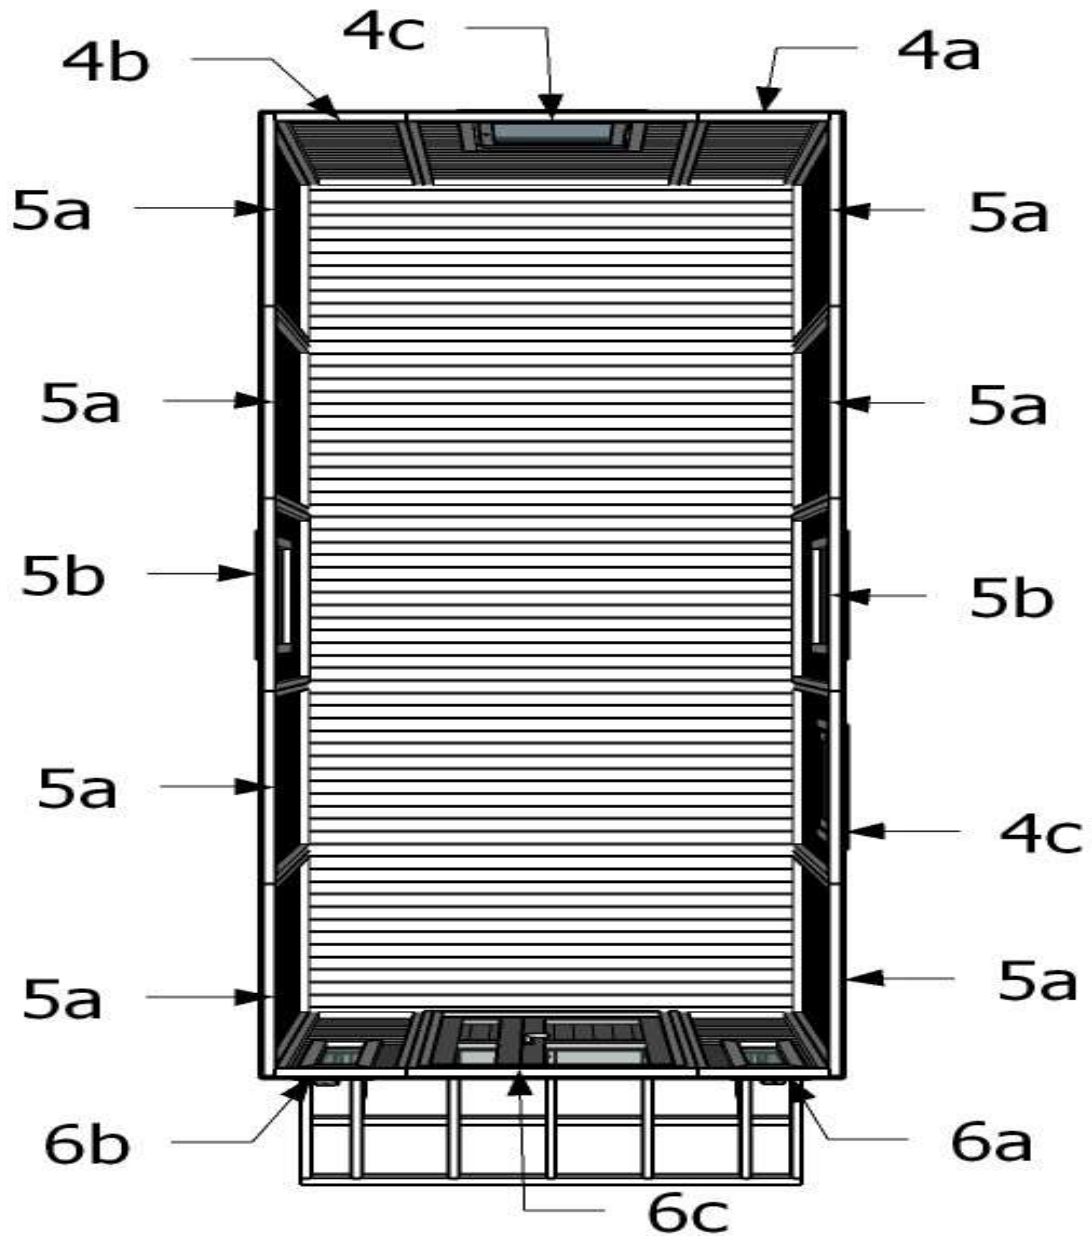

GW Kathleen 2,40 x 7,20 m.

Assembly instruction

Page 1/15

This wagon must be based on adjustable legs and is not moveable

GW Kathleen 2,40 x 7,20 m.

Assembly instruction

1a	+	1b
4,5 x 80		24

GW Kathleen 2,40 x 7,20 m.

Assembly instruction

base + **1a + 1b**

bolt M10x70	12
washer M10	24
nut M10	12

GW Kathleen 2,40 x 7,20 m.

Assembly instruction

2a	+	2a	+	2c	4,5 x 80	84
Base	+	2a/2a/2c		Bolt M10 x 110		4
Base	+	2a		Bolt M10 x 70		8

GW Kathleen 2,40 x 7,20 m.

Assembly instruction

GW Kathleen 2,40 x 7,20 m.

Assembly instruction

GW Kathleen 2,40 x 7,20 m.

Assembly instruction

Page 7/15

The location of the walls 4c/5a/5b can be chosen by yourself
4c/5a/5b - Sie können die Position der Wände selbst wählen

GW Kathleen 2,40 x 7,20 m.

Assembly instruction

18
fix with
screws 3,5x40
3 pcs.

end walls:
do not cut off the upper bung

side walls:
cut off the upper bung

3d

13,0 mm

GW Kathleen 2,40 x 7,20 m.