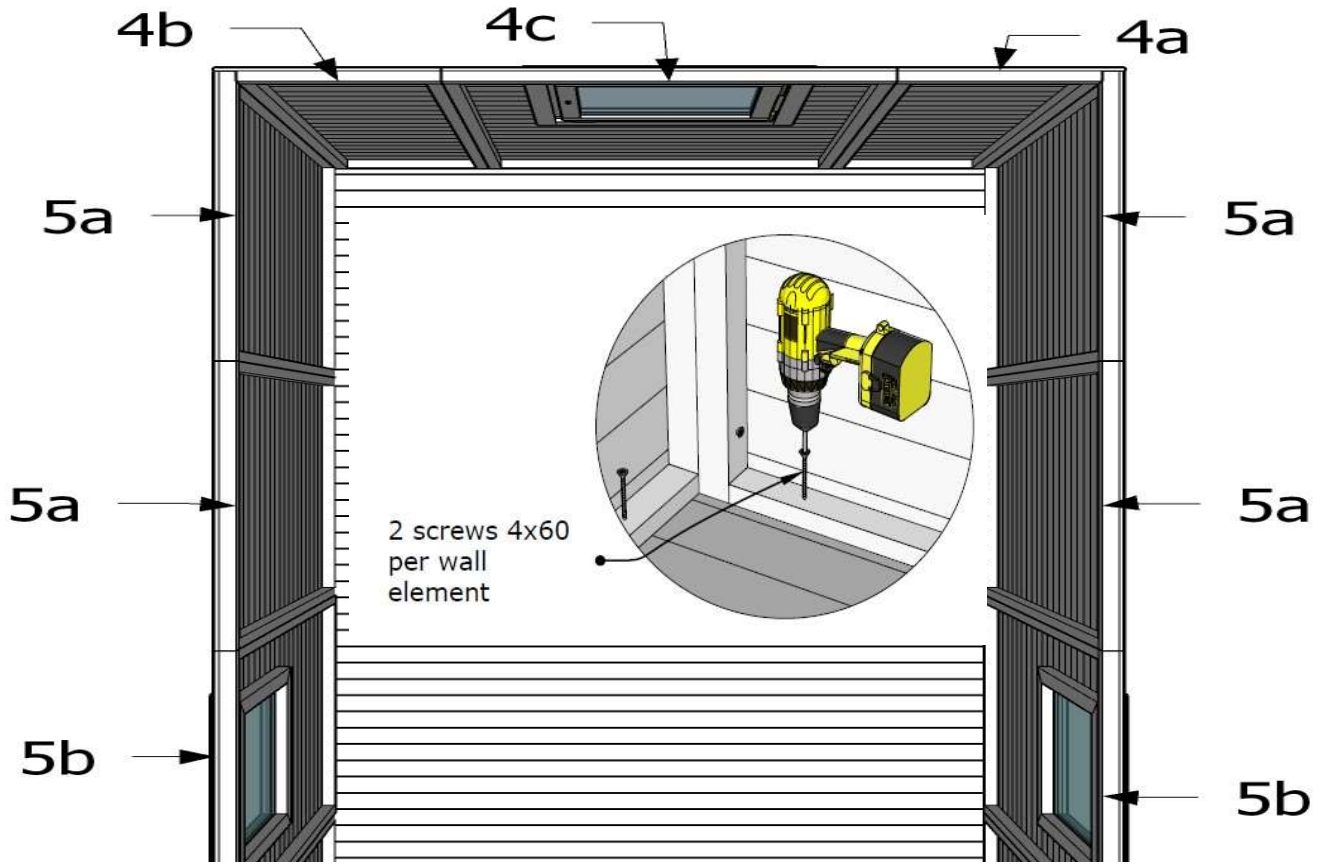

GW Kathleen 2,40 x 7,20 m.

Assembly instruction

Page 1/15

This wagon must be based on adjustable legs and is not moveable

GW Kathleen 2,40 x 7,20 m.

Assembly instruction

1a	+	1b
4,5 x 80		24

GW Kathleen 2,40 x 7,20 m.

GW Kathleen 2,40 x 7,20 m.

Assembly instruction

GW Kathleen 2,40 x 7,20 m.

Assembly instruction

GW Kathleen 2,40 x 7,20 m.

Assembly instruction

Page 7/15

The location of the walls 4c/5a/5b can be chosen by yourself
4c/5a/5b - Sie können die Position der Wände selbst wählen

GW Kathleen 2,40 x 7,20 m.

Assembly instruction

18
fix with
screws 3,5x40
3 pcs.

end walls:
do not cut off the upper bung

side walls:
cut off the upper bung

3d

13,0 mm

GW Kathleen 2,40 x 7,20 m.

GW Kathleen 2,40 x 7,20 m.

Assembly instruction