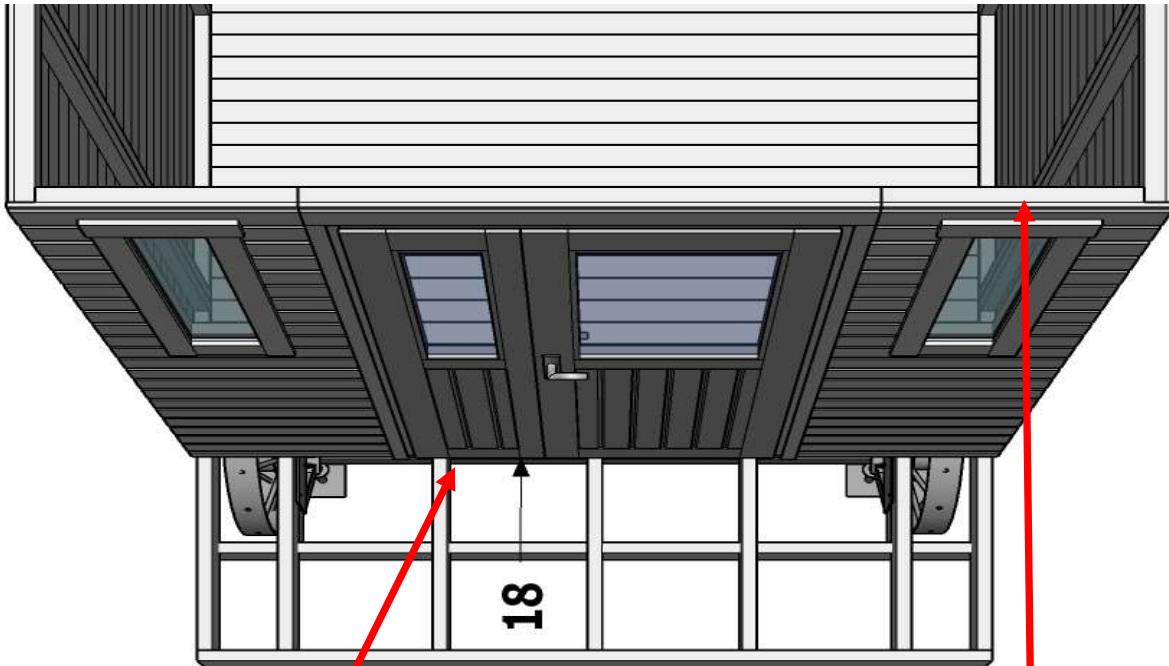

GW Kathleen 2,40 x 7,20 m.

Assembly instruction

Page 1/15

This wagon must be based on adjustable legs and is not moveable

GW Kathleen 2,40 x 7,20 m.

Assembly instruction

1a	+	1b
4,5 x 80		24

GW Kathleen 2,40 x 7,20 m.

GW Kathleen 2,40 x 7,20 m.

Assembly instruction

GW Kathleen 2,40 x 7,20 m.

Assembly instruction

GW Kathleen 2,40 x 7,20 m.

Assembly instruction

Page 7/15

The location of the walls 4c/5a/5b can be chosen by yourself
4c/5a/5b - Sie können die Position der Wände selbst wählen

GW Kathleen 2,40 x 7,20 m.

Assembly instruction

18
fix with
screws 3,5x40
3 pcs.

end walls:
do not cut off the upper bung

side walls:
cut off the upper bung

3d

13,0 mm

GW Kathleen 2,40 x 7,20 m.