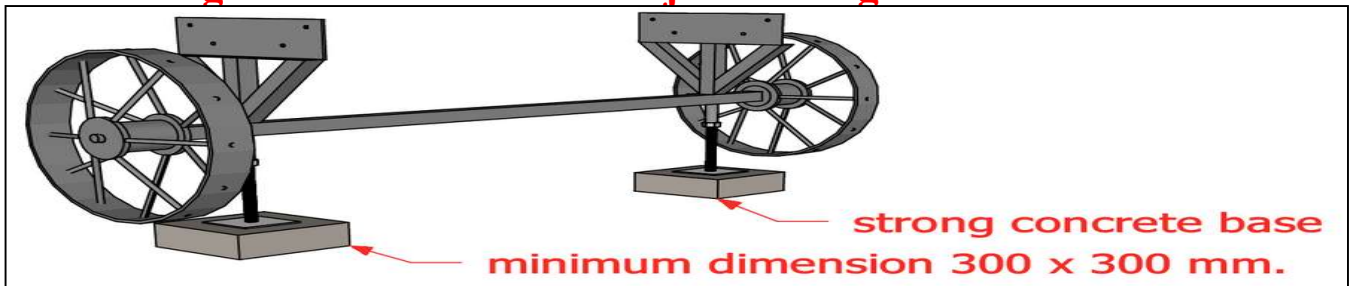

GW Kathleen 2,40 x 7,20 m.

Assembly instruction

Page 1/15

This wagon must be based on adjustable legs and is not moveable

GW Kathleen 2,40 x 7,20 m.

Assembly instruction

1a	+	1b
4,5 x 80		24

GW Kathleen 2,40 x 7,20 m.

Assembly instruction

base + **1a + 1b**

bolt M10x70	12
washer M10	24
nut M10	12

GW Kathleen 2,40 x 7,20 m.

Assembly instruction

2a	+	2a	+	2c	4,5 x 80	84
Base	+	2a/2a/2c		Bolt M10 x 110		4
Base	+	2a		Bolt M10 x 70		8