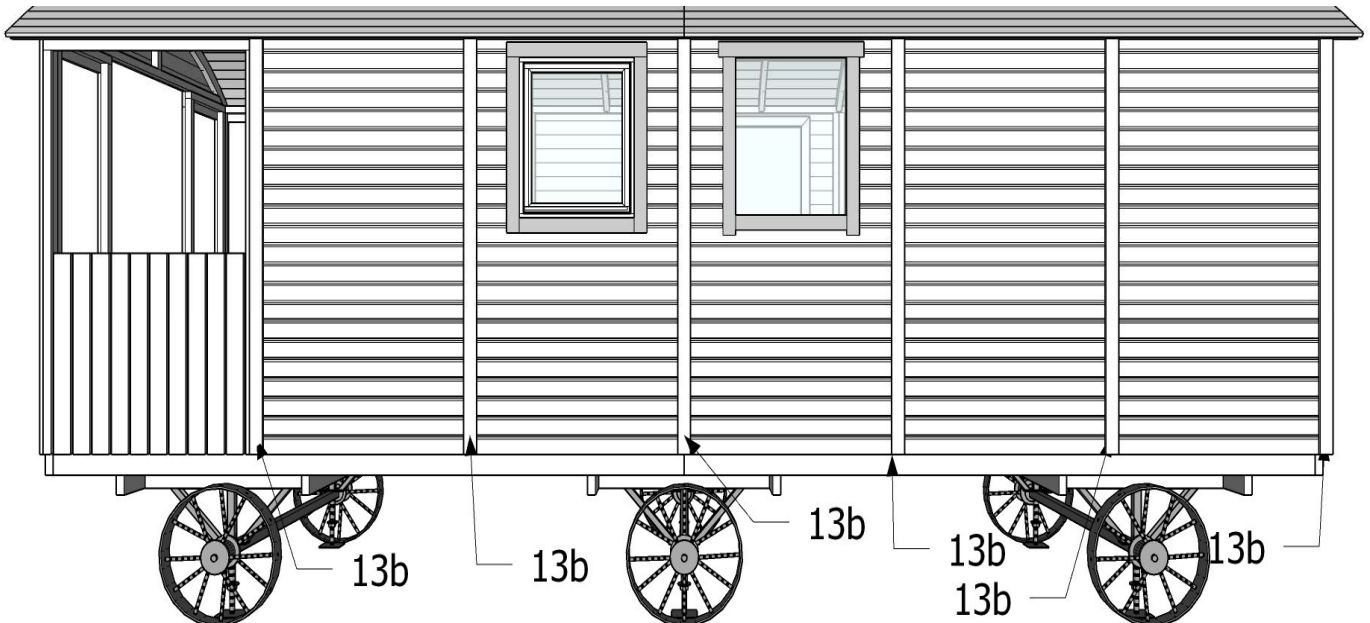

GW Kathleen 2,40 x 7,20 m.

Assembly instruction

Page 12/15

13b	+	walls	3,5 x 40	60