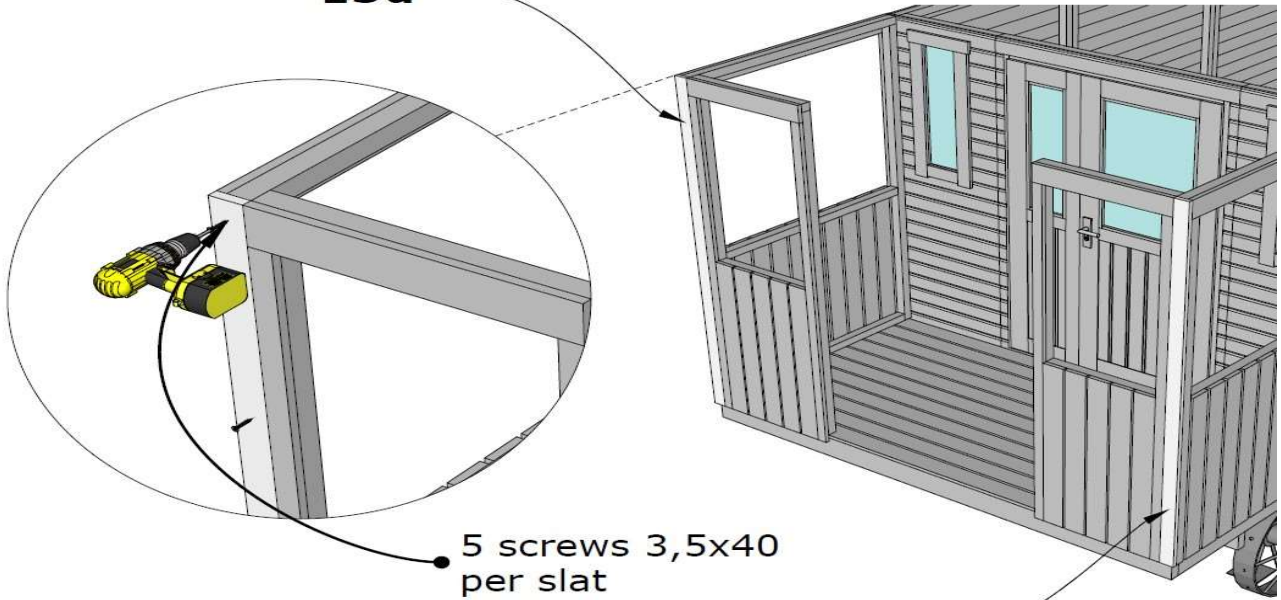

Assembly instruction

Page 9/15

5 screws 4,5x80
per element
connection

2 screws 4,5x80
per wall
element to bottom

GW Kathleen 2,40 x 7,20 m.

Assembly instruction

Page 10/15

13d