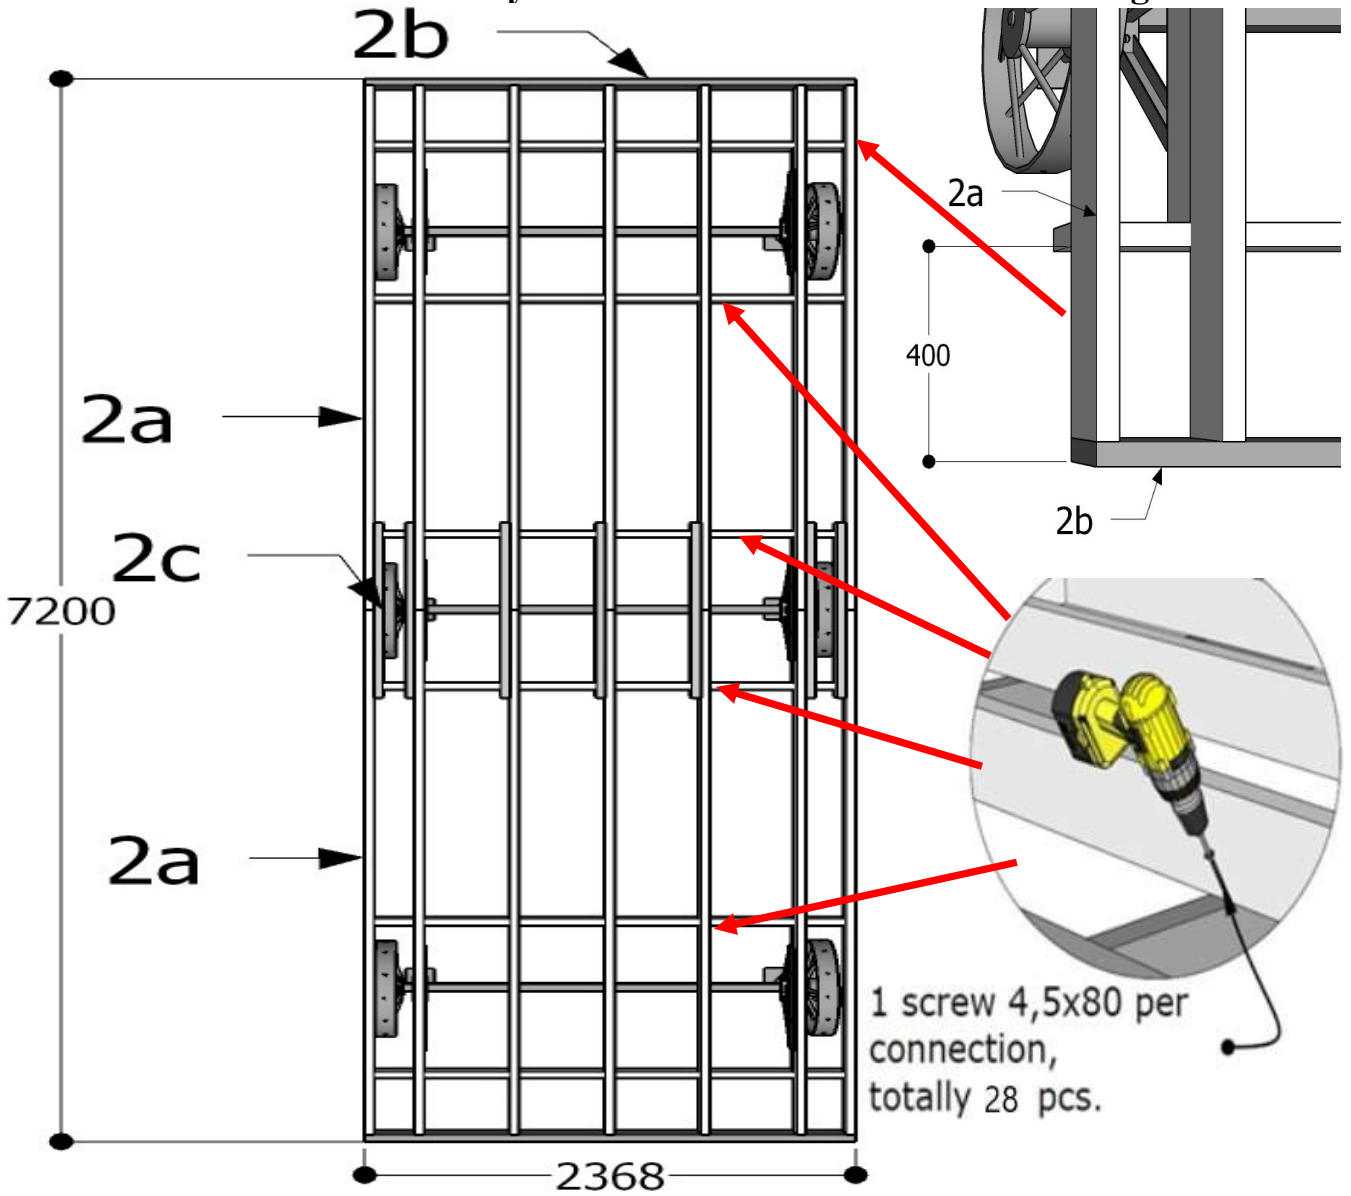

GW Kathleen 2,40 x 7,20 m.

Assembly instruction

Page 1/15

This wagon must be based on adjustable legs and is not moveable

GW Kathleen 2,40 x 7,20 m.

Assembly instruction

1a	+	1b
4,5 x 80		24

GW Kathleen 2,40 x 7,20 m.

Assembly instruction

base + **1a + 1b**

bolt M10x70	12
washer M10	24
nut M10	12

GW Kathleen 2,40 x 7,20 m.

Assembly instruction

2a	+	2a	+	2c	4,5 x 80	84
Base	+	2a/2a/2c		Bolt M10 x 110		4
Base	+	2a		Bolt M10 x 70		8

GW Kathleen 2,40 x 7,20 m.

Assembly instruction

GW Kathleen 2,40 x 7,20 m.

Assembly instruction

GW Kathleen 2,40 x 7,20 m.

Assembly instruction

Page 7/15

The location of the walls 4c/5a/5b can be chosen by yourself
4c/5a/5b - Sie können die Position der Wände selbst wählen

Assembly instruction

Page 9/15

5 screws 4,5x80
per element
connection

2 screws 4,5x80
per wall
element to bottom

GW Kathleen 2,40 x 7,20 m.

Assembly instruction

Page 10/15

13d