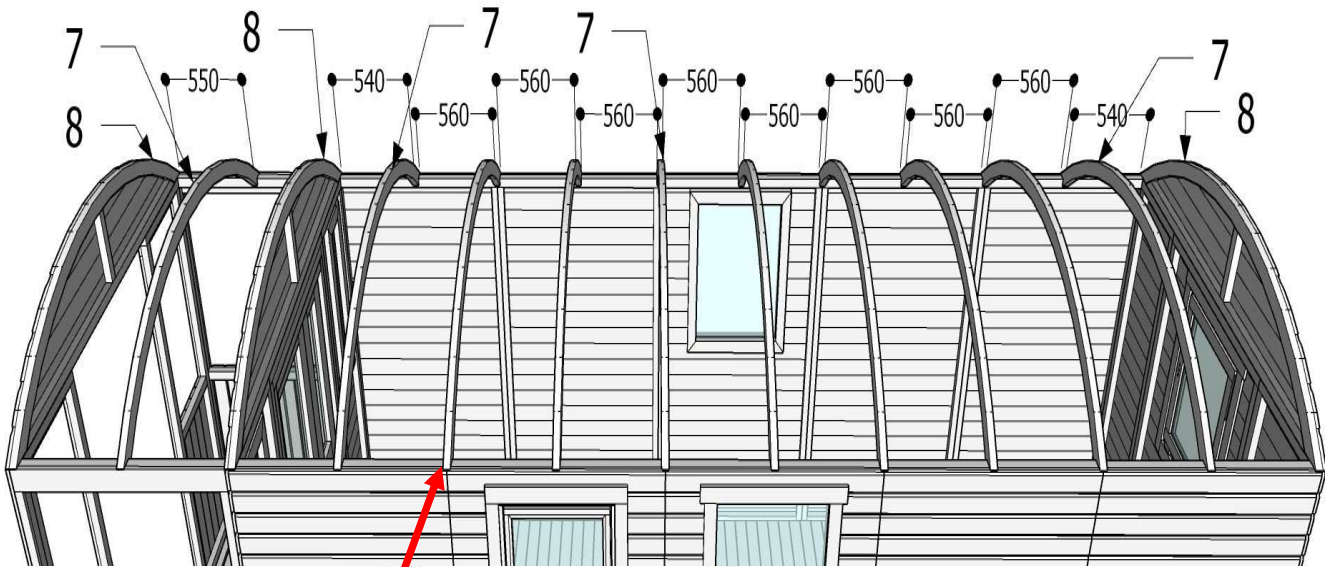

GW Kathleen 2,40 x 7,20 m.

Assembly instruction

18
fix with
screws 3,5x40
3 pcs.

end walls:
do not cut off the upper bung

side walls:
cut off the upper bung

3d

13,0 mm

GW Kathleen 2,40 x 7,20 m.

Assembly instruction

Page 9/15

5 screws 4,5x80
per element
connection

2 screws 4,5x80
per wall
element to bottom

GW Kathleen 2,40 x 7,20 m.

Assembly instruction

Page 10/15

13d

13d

1 screw 4x60 at the end of each arc

GW Kathleen 2,40 x 7,20 m.

Assembly instruction

31	+	walls	4,5 x 80	24
-----------	----------	--------------	-----------------	-----------

GW Kathleen 2,40 x 7,20 m.