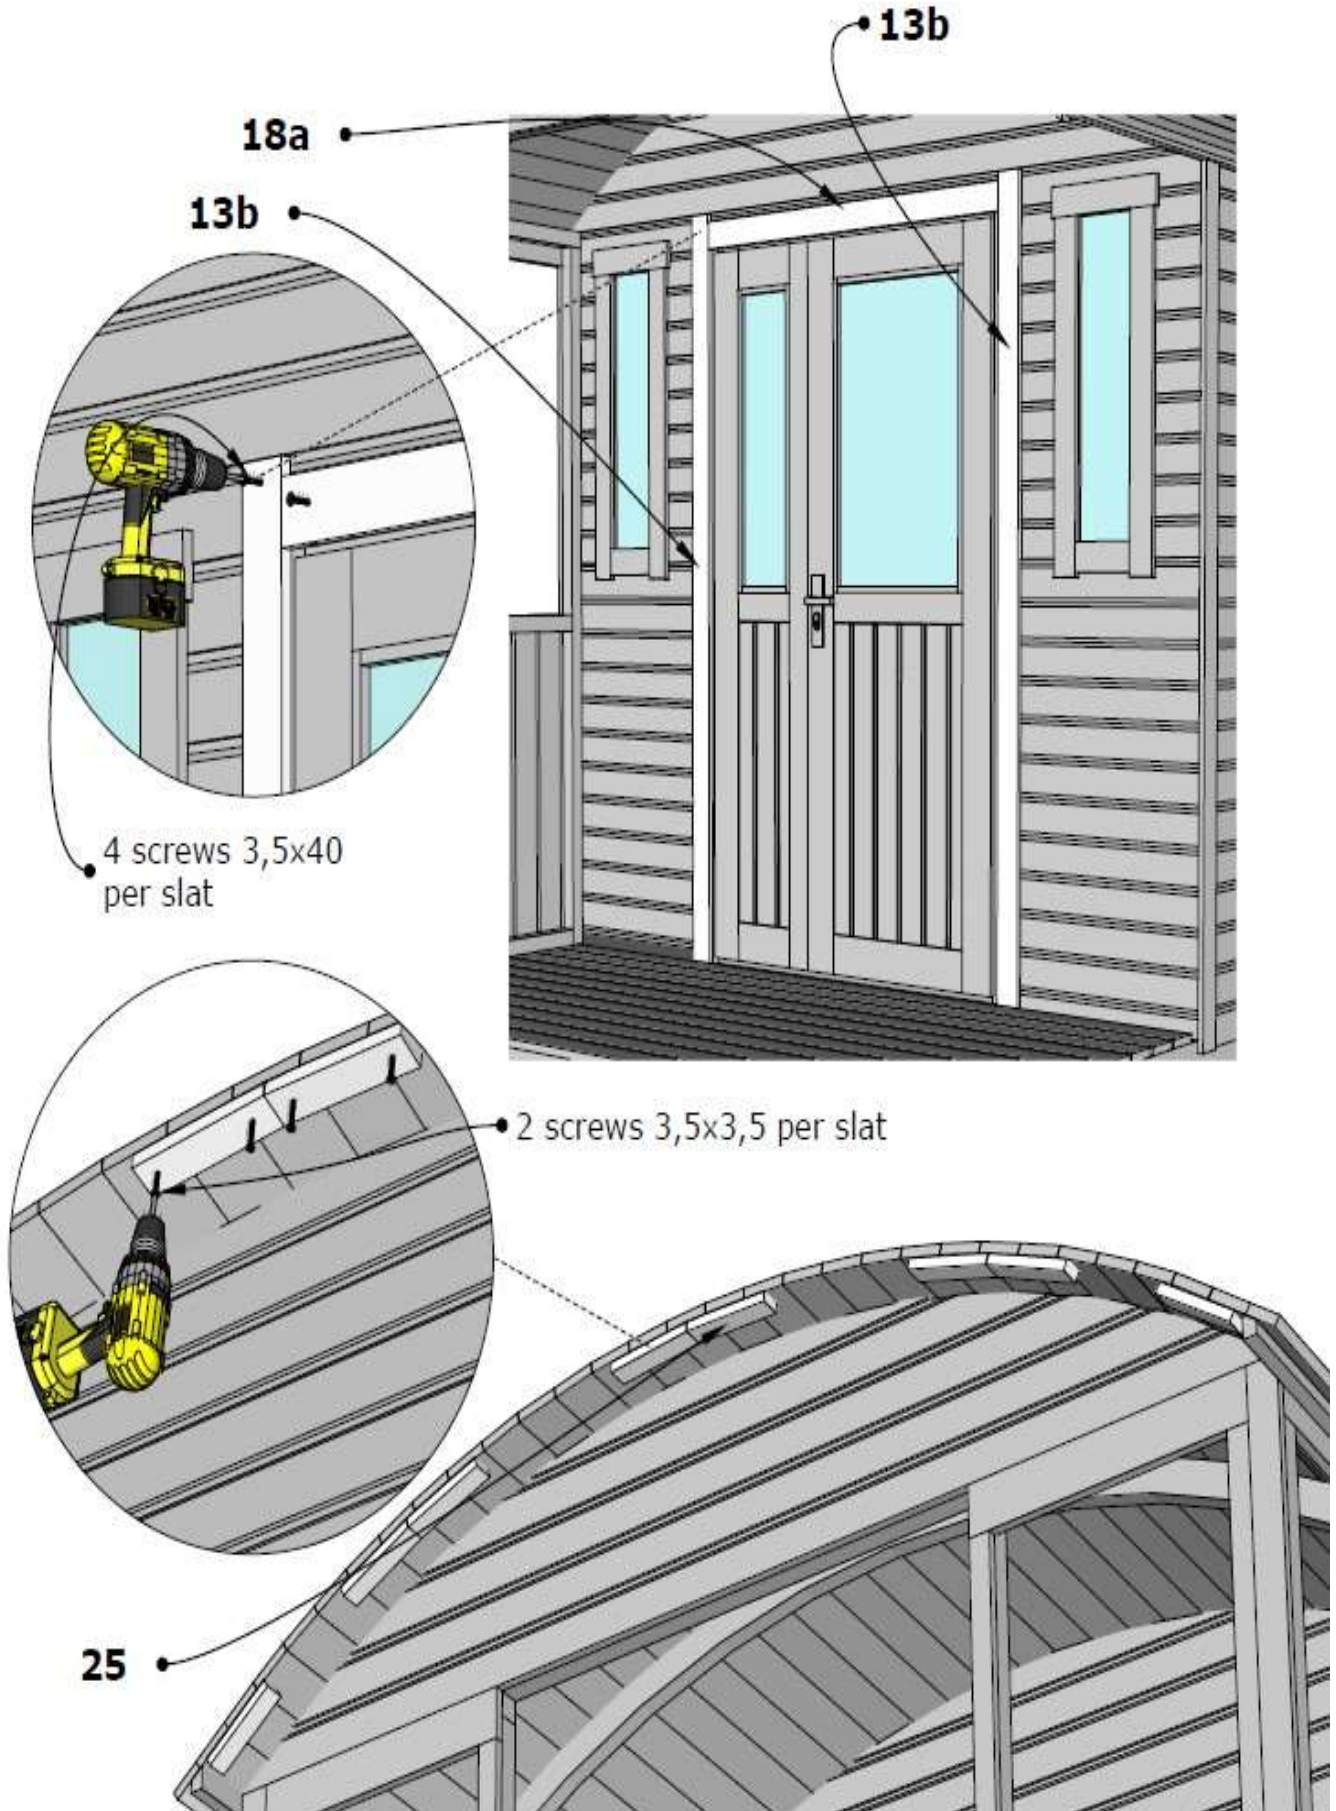

Assembly instruction

Page 12/15

13b	+	walls	3,5 x 40	60
-----	---	-------	----------	----

GW Kathleen 2,40 x 7,20 m.

Assembly instruction

Page 13/15

GW Kathleen 2,40 x 7,20 m.

Assembly instruction

GW Kathleen 2,40 x 7,20 m.

Assembly instruction