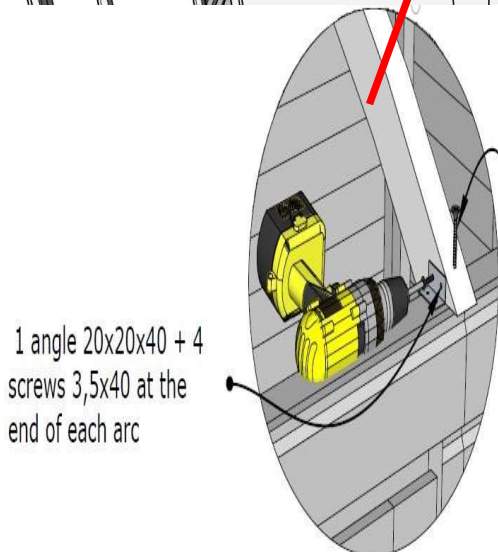

Assembly instruction

Page 9/15

5 screws 4,5x80
per element
connection

2 screws 4,5x80
per wall
element to bottom

GW Kathleen 2,40 x 7,20 m.

Assembly instruction

Page 10/15

13d

13d

1 screw 4x60 at the end of each arc

GW Kathleen 2,40 x 7,20 m.

Assembly instruction

31	+	walls	4,5 x 80	24
-----------	----------	--------------	-----------------	-----------

GW Kathleen 2,40 x 7,20 m.