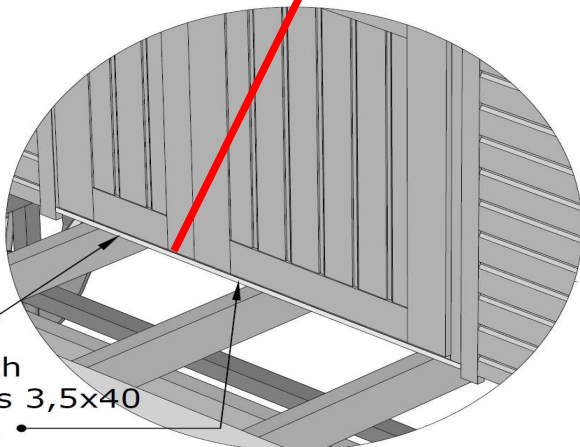

GW Kathleen 2,40 x 7,20 m.

Assembly instruction

Page 1/15

This wagon must be based on adjustable legs and is not moveable

GW Kathleen 2,40 x 7,20 m.

Assembly instruction

1a	+	1b
4,5 x 80		24

GW Kathleen 2,40 x 7,20 m.

GW Kathleen 2,40 x 7,20 m.

Assembly instruction

GW Kathleen 2,40 x 7,20 m.

Assembly instruction

GW Kathleen 2,40 x 7,20 m.

Assembly instruction

Page 7/15

The location of the walls 4c/5a/5b can be chosen by yourself
4c/5a/5b - Sie können die Position der Wände selbst wählen

GW Kathleen 2,40 x 7,20 m.

Assembly instruction

18
fix with
screws 3,5x40
3 pcs.

end walls:
do not cut off the upper bung

side walls:
cut off the upper bung

3d

13,0 mm

GW Kathleen 2,40 x 7,20 m.