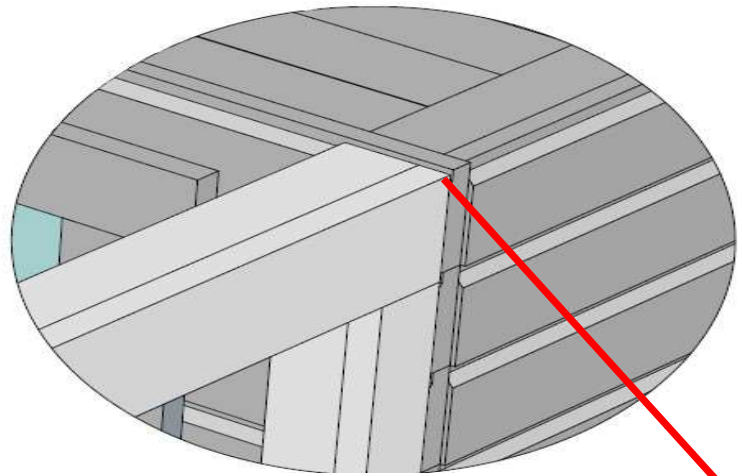

GW Kathleen 2,40 x 7,20 m.

Assembly instruction

GW Kathleen 2,40 x 7,20 m.

Assembly instruction

GW Kathleen 2,40 x 7,20 m.

Assembly instruction

Page 7/15

The location of the walls 4c/5a/5b can be chosen by yourself
4c/5a/5b - Sie können die Position der Wände selbst wählen

GW Kathleen 2,40 x 7,20 m.

Assembly instruction

18
fix with
screws 3,5x40
3 pcs.

end walls:
do not cut off the upper bung

side walls:
cut off the upper bung

3d

13,0 mm

GW Kathleen 2,40 x 7,20 m.

Assembly instruction

Page 9/15

5 screws 4,5x80
per element
connection

2 screws 4,5x80
per wall
element to bottom

GW Kathleen 2,40 x 7,20 m.

Assembly instruction

Page 10/15

13d