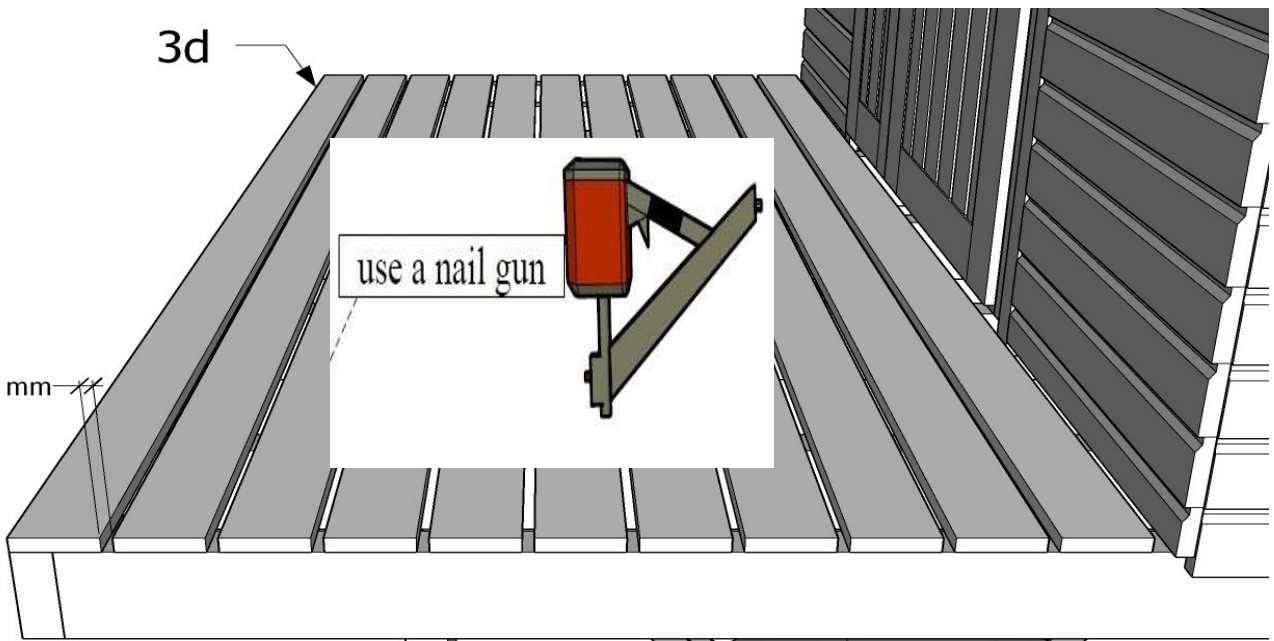

GW Kathleen 2,40 x 7,20 m.

Assembly instruction

18
fix with
screws 3,5x40
3 pcs.

end walls:
do not cut off the upper bung

side walls:
cut off the upper bung

3d

13,0 mm

GW Kathleen 2,40 x 7,20 m.

Assembly instruction

Page 9/15

5 screws 4,5x80
per element
connection

2 screws 4,5x80
per wall
element to bottom

GW Kathleen 2,40 x 7,20 m.

Assembly instruction

Page 10/15

13d