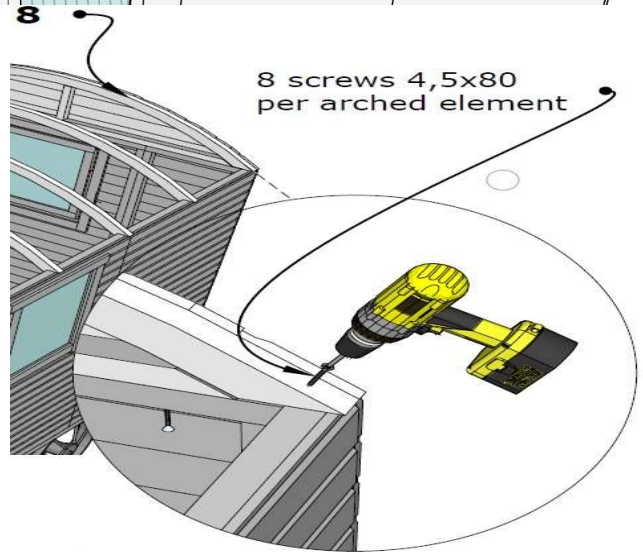

Assembly instruction

Page 9/15

5 screws 4,5x80
per element
connection

2 screws 4,5x80
per wall
element to bottom

GW Kathleen 2,40 x 7,20 m.

Assembly instruction

Page 10/15

13d

13d

1 screw 4x60 at the end of each arc

GW Kathleen 2,40 x 7,20 m.

Assembly instruction

31	+	walls	4,5 x 80	24
-----------	----------	--------------	-----------------	-----------

GW Kathleen 2,40 x 7,20 m.