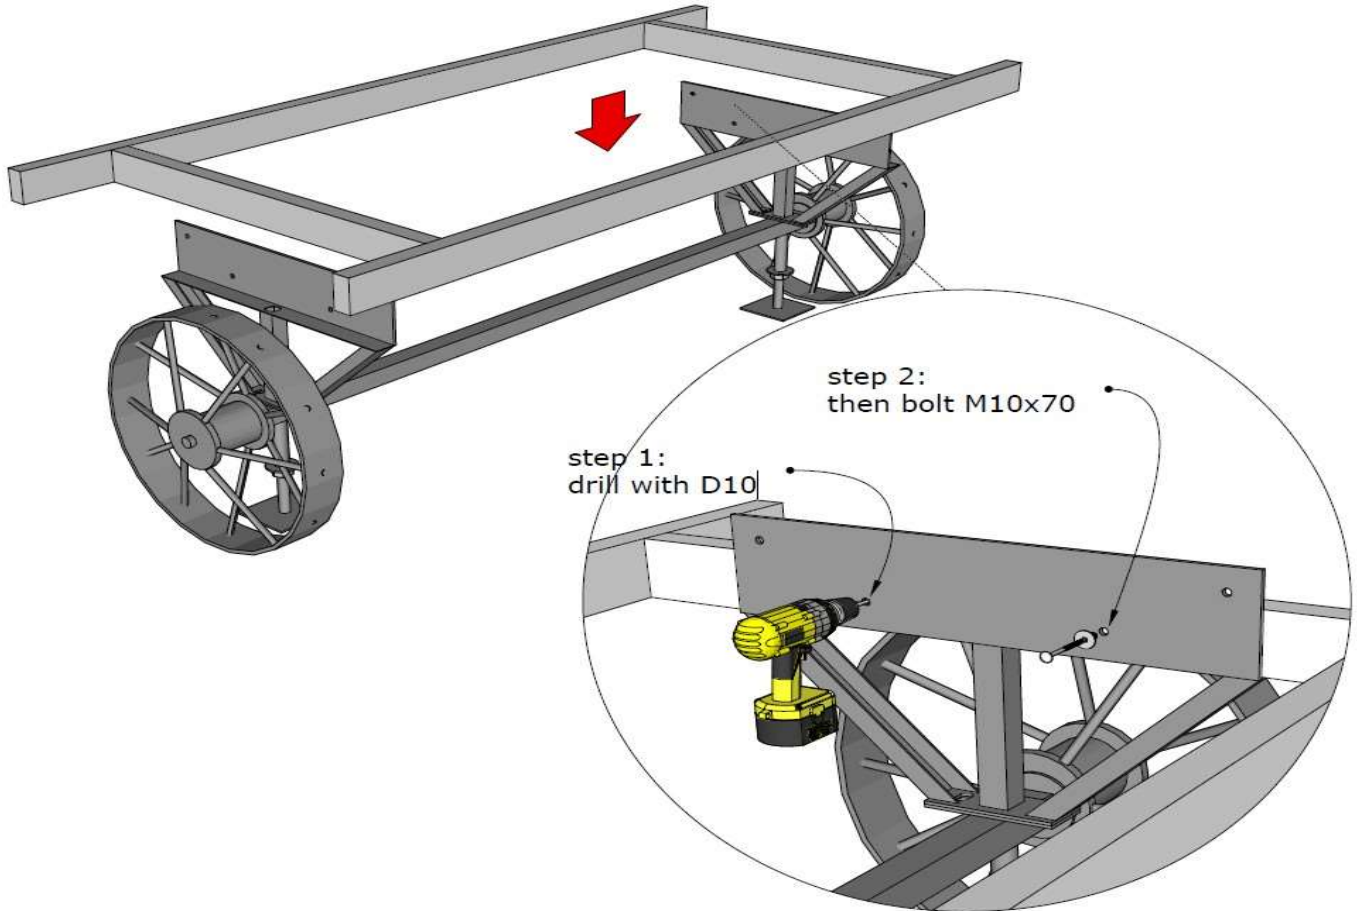

GW Kathleen 2,40 x 7,20 m.

Assembly instruction

Page 1/15

This wagon must be based on adjustable legs and is not moveable

GW Kathleen 2,40 x 7,20 m.

Assembly instruction

1a	+	1b
4,5 x 80		24

GW Kathleen 2,40 x 7,20 m.

Assembly instruction

base + **1a + 1b**

bolt M10x70	12
washer M10	24
nut M10	12

GW Kathleen 2,40 x 7,20 m.

Assembly instruction

2a	+	2a	+	2c	4,5 x 80	84
Base	+	2a/2a/2c		Bolt M10 x 110		4
Base	+	2a		Bolt M10 x 70		8