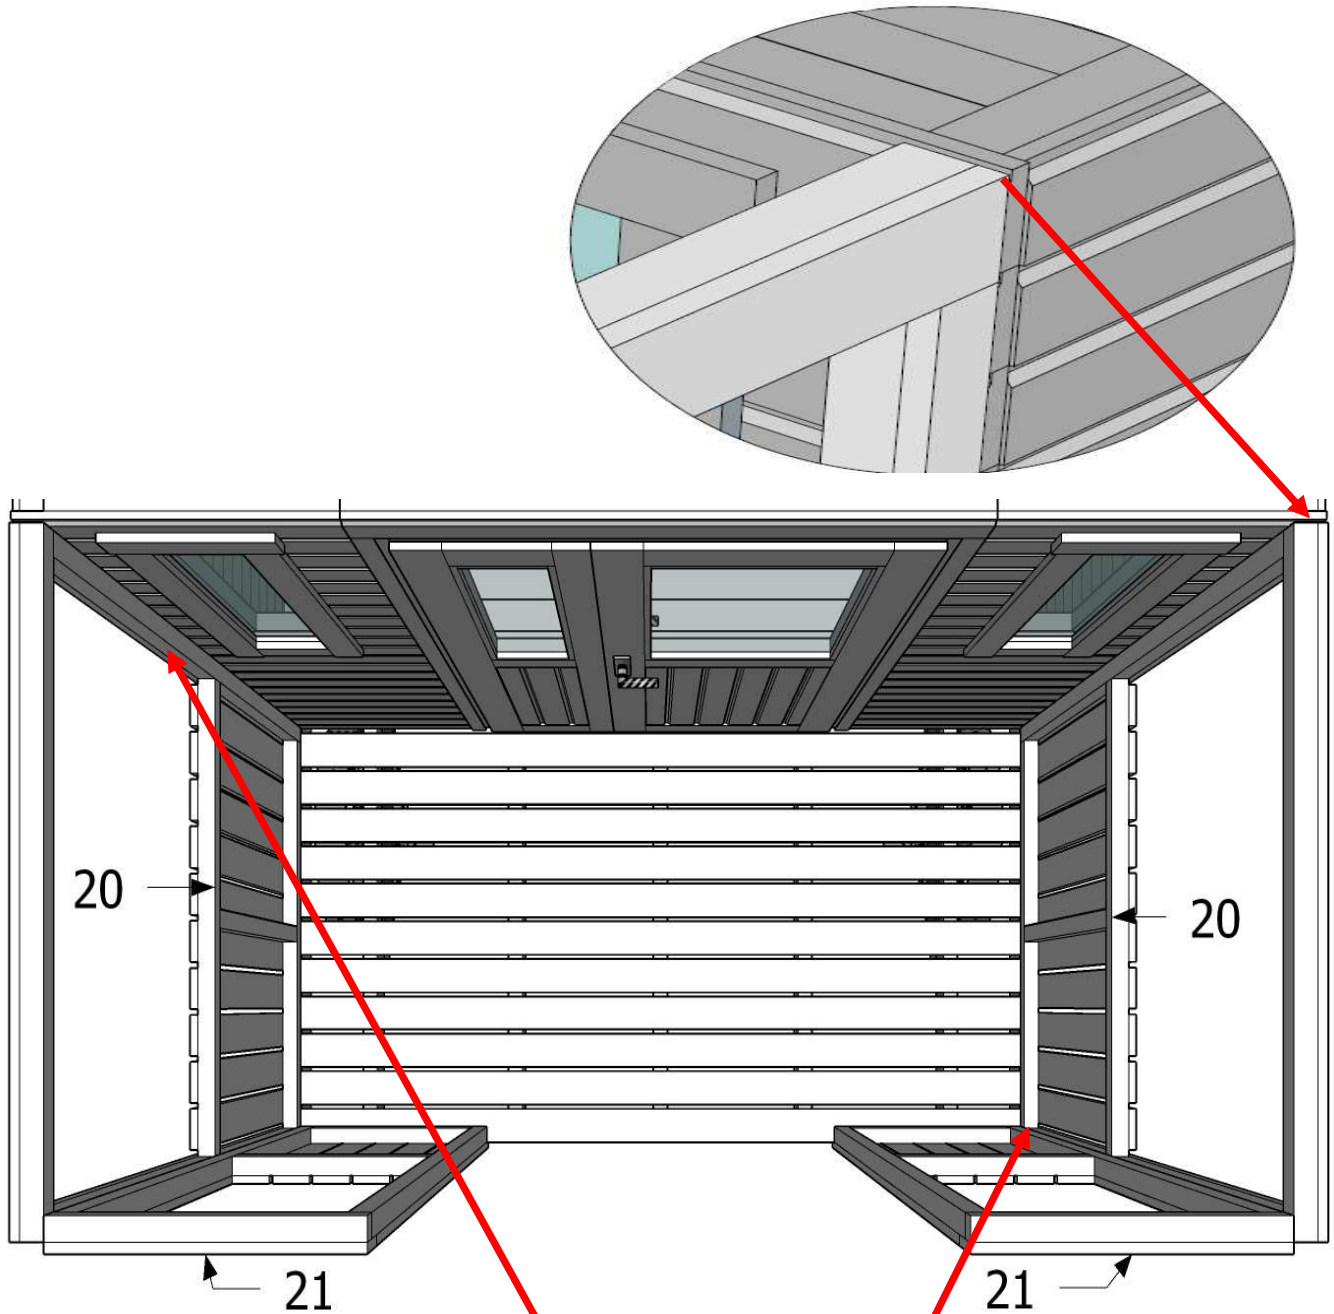

GW Kathleen 2,40 x 7,20 m.

Assembly instruction

Page 9/15

5 screws 4,5x80
per element
connection