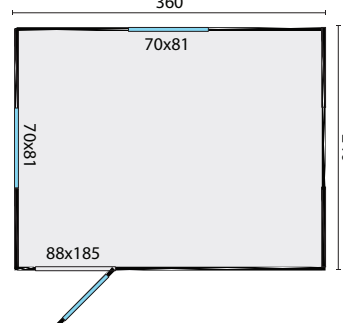

TUINDECO

LEADING IN GARDEN PRODUCTS

40.0181

Joey Gypsy wagon

326

198

360

70x81

240

88x185

All sizes are approximate and in cm

8,5m²

18mm

17,0m³

19mm

10,7m²

3-6-3mm

635/155kg - wheels set

400x120x71cm

312x120x32cm - wheels set