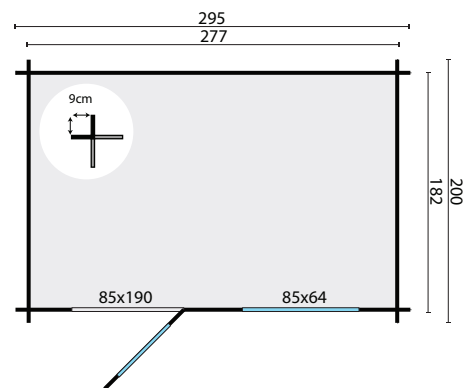

TUINDECO

LEADING IN GARDEN PRODUCTS

40.0200 Sten

All sizes are approximate and in cm

 **4,8m²**

 **10,0m³**

 **7,1m²**

-

 **28mm**

 **4mm**

370kg

300x115x49cm