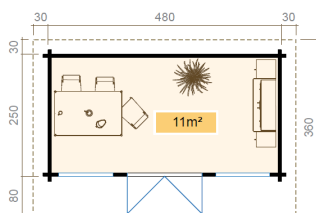

70
mm

3

11

PACKAGING: 1 PALLET(S)

550 x 114 x 77 cm
1400 kg

EAN 4742913017121

DIMENSIONS

Floor area	11.00 m2
Roof dimensions	3.60 x 5.40 m
Cubic volume	≈ 25.43 m3
Wall height	≈ 2.24 m
Ridge height	≈ 2.38 m
Front overhang	≈ 30 cm

WINDOWS & DOORS

1 x Double door (2+*)	158.0 x 193.3 cm
1 x Double window open inward (2+*)	110.0 x 172.9 cm
1 x Double window open inward (2+*)	110.0 x 172.9 cm

*2+: 2+

ROOF & FLOOR

Roof boards	18x90 mm
Roof surface	19.44 m2
Roof angle	≈ 3.2 °