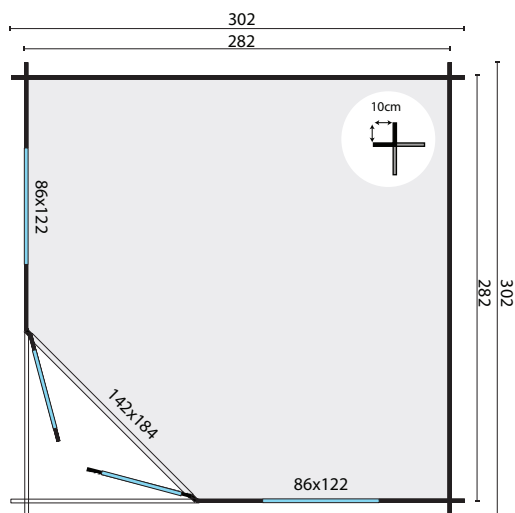

TUINDECO

LEADING IN GARDEN PRODUCTS

40.7214

Emma

250
211

All sizes are approximate and in cm

7,0m²

-

17,9m³

40mm

11,0m²

3-6-3mm

800kg

333x114x67cm